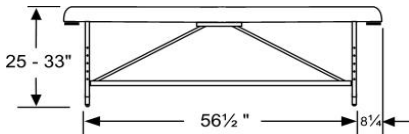

www.TouchAmerica.com
(800) 678-6824 · (919) 732-6968
PO Box 1304 · Hillsborough · NC 27278

Aphrodite Stationary

UPHOLSTERED TOP:

30" x 73" flat top with round corners allows occasional wet applications
Frame: 3/4" plywood, sealed with exterior-grade paint
Foam: 2" firm bottom layer + 1- 3/4" medium-density layer of urethane
Top has an adjustable height from 25" to 33"

VINYL:

Lightly textured, super-soft PU vinyl, fabric backed
Water resistant, but must be covered with Wet Sheet for all wet treatments

BASE & FRAME:

Truss design frame with white powder-coat finish
Leg recess: 8 1/4" at each end
Height range: 25" to 33" (spring button manual adjustment)
Lifting weight capacity: 375 lbs.
Static weight capacity: 800 lbs.

GUARANTEES:

Structure: 2 yrs.
Vinyl & foam: guaranteed to arrive in good condition
Motor & controls: original manufacturer's warranty

WEIGHTS:

Table weight: 125 lbs.
Shipping weight: 175 lbs. boxed (83" x 36" x 39" = 66 cu ft)