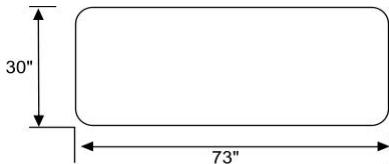

www.TouchAmerica.com
(800) 678-6824 · (919) 732-6968
PO Box 1304 · Hillsborough · NC 27278

Aphrodite Stationary

UPHOLSTERED TOP:

30" x 73" flat top with round corners allows occasional wet applications
Frame: 3/4" plywood, sealed with exterior-grade paint
Foam: 2" firm bottom layer + 1- 3/4" medium-density layer of urethane
Top has an adjustable height from 25" to 33"

VINYL:

Lightly textured, super-soft PU vinyl, fabric backed
Water resistant, but must be covered with Wet Sheet for all wet treatments

BASE & FRAME:

Truss design frame with white powder-coat finish
Leg recess: 8 1/4" at each end
Height range: 25" to 33" (spring button manual adjustment)
Lifting weight capacity: 375 lbs.
Static weight capacity: 800 lbs.

GUARANTEES:

Structure: 2 yrs.
Vinyl & foam: guaranteed to arrive in good condition
Motor & controls: original manufacturer's warranty

WEIGHTS:

Table weight: 125 lbs.
Shipping weight: 175 lbs. boxed (83" x 36" x 39" = 66 cu ft)