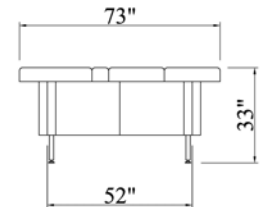

Timpani PowerTilt

TOP:

Top design	Four-piece adjustable top with round corners, three-layer foam, 3/4" plywood
Standard top size	Hourglass top is 29" x 73" with 23" waist
Optional top size	Rectangular top is 30" x 73"
Foam	Urethane polymer, 2" firm overlaid with 1- 3/4" medium-density layer
Polyester batting	1/2" fluffy polyester Dacron top layer
Frame	3/4" plywood frame reinforced for arm rests and face cradle
Adjustments	Easy motorized adjustments of torso, knee, and upper body sections
Back tilt angle	0 to 60°
Knee tilt angle	0 to 30°

BASE & FRAME:

Carbon steel base	Welded steel frame base, clad in maple wood veneer Includes storage shelf and curved wooden storage cabinet
Leg recess	7" recess from ends of table
Height range - standard	21" to 33" (infinite motorized adjustment)
Lifting weight	Lifting weight capacity 450 lbs.
Capacity	Static weight capacity 1000 lbs.

GUARANTEES:

Structure	10 yrs.
Foam & vinyl	Guaranteed to arrive in good condition
Motor & controls	1 yr.

WEIGHTS:

Table weight	225 lbs.
Shipping weight - boxed	285 lbs. (83" x 35" x 39" = 66 cu ft)

Rev. 2/09