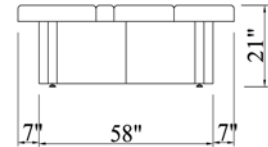

MOTORS & CONTROLS:

Top adjustment mechanism	Two 24v DC, 5 amp max motor/actuators, UL recognized; powered through a 110v, 5 amp transformer
Main lift mechanism	Dyna-lift 24v DC, 4 amp motorized hydraulic lift system (uses the same transformer as the top motor/actuators)
Controls	Hand control