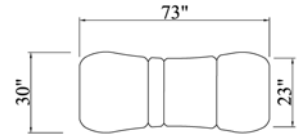

Timpani PowerTilt

TOP:

Top design	Four-piece adjustable top with round corners, three-layer foam, 3/4" plywood
Standard top size	Hourglass top is 29" x 73" with 23" waist
Optional top size	Rectangular top is 30" x 73"
Foam	Urethane polymer, 2" firm overlaid with 1- 3/4" medium-density layer
Polyester batting	1/2" fluffy polyester Dacron top layer
Frame	3/4" plywood frame reinforced for arm rests and face cradle
Adjustments	Easy motorized adjustments of torso, knee, and upper body sections
Back tilt angle	0 to 60°
Knee tilt angle	0 to 30°

BASE & FRAME:

Carbon steel base	Welded steel frame base, clad in maple wood veneer Includes storage shelf and curved wooden storage cabinet
Leg recess	7" recess from ends of table
Height range - standard	21" to 33" (infinite motorized adjustment)
Lifting weight	Lifting weight capacity 450 lbs.
Capacity	Static weight capacity 1000 lbs.

GUARANTEES:

Structure	10 yrs.
Foam & vinyl	Guaranteed to arrive in good condition
Motor & controls	1 yr.

WEIGHTS:

Table weight	225 lbs.
Shipping weight - boxed	285 lbs. (83" x 35" x 39" = 66 cu ft)

Rev. 2/09