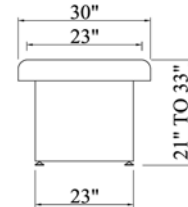

Timpani PowerTilt

TOP:

Top design	Four-piece adjustable top with round corners, three-layer foam, 3/4" plywood
Standard top size	Hourglass top is 29" x 73" with 23" waist
Optional top size	Rectangular top is 30" x 73"
Foam	Urethane polymer, 2" firm overlaid with 1- 3/4" medium-density layer
Polyester batting	1/2" fluffy polyester Dacron top layer
Frame	3/4" plywood frame reinforced for arm rests and face cradle
Adjustments	Easy motorized adjustments of torso, knee, and upper body sections
Back tilt angle	0 to 60°
Knee tilt angle	0 to 30°

BASE & FRAME:

Carbon steel base	Welded steel frame base, clad in maple wood veneer Includes storage shelf and curved wooden storage cabinet
Leg recess	7" recess from ends of table
Height range - standard	21" to 33" (infinite motorized adjustment)
Lifting weight	Lifting weight capacity 450 lbs.
Capacity	Static weight capacity 1000 lbs.

GUARANTEES:

Structure	10 yrs.
Foam & vinyl	Guaranteed to arrive in good condition
Motor & controls	1 yr.

WEIGHTS:

Table weight	225 lbs.
Shipping weight - boxed	285 lbs. (83" x 35" x 39" = 66 cu ft)

Rev. 2/09