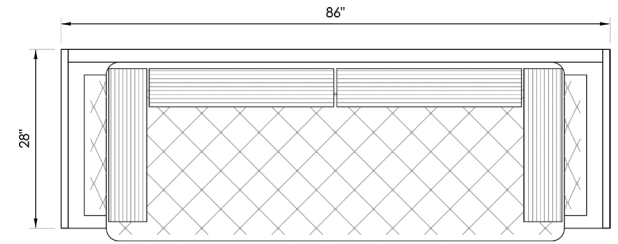

TOP:

Top design	One-piece seat/massage top, bolster cushions included
Standard size top	29" x 73"
Foam	2" firm bottom layer + 1- 3/4" medium-density layer of urethane polymer
Polyester batting	1/2" fluffy polyester Dacron top layer
Frame	3/4" plywood frame with holes for face cradle
Adjustable FaceSpace	Included

BASE & FRAME:

Exterior base	Painted wood or laminate, color optional
Armrest/Backrest	L-shape wood or laminate, removable, storage from front and side
Mechanical base	Twin anodized-aluminum pedestals on steel base with retractable wheels
Height range	19.5" - 33"
Lifting weight	Lifting weight capacity 600 lbs.
Capacity	Static weight capacity 1000 lbs.
Controls	Four-button, wireless Bluetooth hand control
Electronics	UL-recognized and CE-approved, 120/240 VAC

VINYL:

UltraSoft-Touch Vinyl	Lightly textured, super-soft vinyl, fabric backed
Standard colors	Camel, Almond, White or Black
Custom color	By request

GUARANTEES:

Structure	1 yr. on replacement parts for frame/structure.
Motor & controls	2 yrs. warranty on materials for mechanical/electrical parts
Vinyl & foam	2 yrs. on materials
Structure	10 years

WEIGHTS:

Contemporary table wt.	280 lbs.
Shipping wt. - boxed	336 lbs.
Classic table wt.	380 lbs.
Shipping wt.- boxed	436 lbs.
	83"L x 39"W x 37" H

The Classic