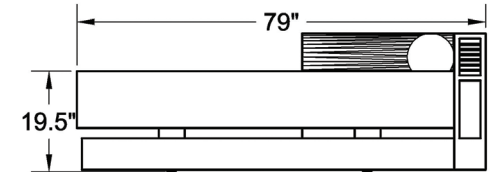

BASE & FRAME:

Exterior base	Painted wood or laminate, color optional
Armrest/Backrest	L-shape wood or laminate, removable, storage from front and side
Mechanical base	Twin anodized-aluminum pedestals on steel base with retractable wheels
Height range	19.5" - 33"
Lifting weight	Lifting weight capacity 600 lbs.
Capacity	Static weight capacity 1000 lbs.
Controls	Four-button, wireless Bluetooth hand control
Electronics	UL-recognized and CE-approved, 120/240 VAC

WEIGHTS:

Contemporary table wt.	280 lbs.
Shipping wt. - boxed	336 lbs.
Classic table wt.	380 lbs.
Shipping wt.- boxed	436 lbs.
	83"L x 39"W x 37" H

The Classic

The Contemporary

1403 S Third St Ext, Mebane, NC 27302
 800.678.6824 touchamerica.com