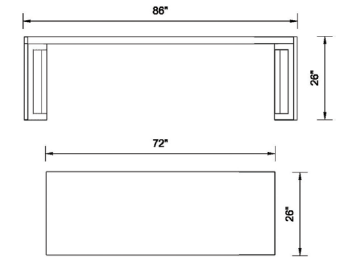

BASE & FRAME:

Exterior base	Painted wood or laminate, color optional
Armrest/Backrest	L-shape wood or laminate, removable, storage from front and side
Mechanical base	Twin anodized-aluminum pedestals on steel base with retractable wheels
Height range	19.5" - 33"
Lifting weight	Lifting weight capacity 600 lbs.
Capacity	Static weight capacity 1000 lbs.
Controls	Four-button, wireless Bluetooth hand control
Electronics	UL-recognized and CE-approved, 120/240 VAC

WEIGHTS:

Contemporary table wt.	280 lbs.
Shipping wt. - boxed	336 lbs.
Classic table wt.	380 lbs.
Shipping wt.- boxed	436 lbs.
	83"L x 39"W x 37" H

The Classic

The Contemporary

1403 S Third St Ext, Mebane, NC 27302
 800.678.6824 touchamerica.com