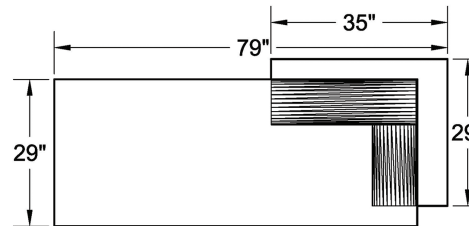

BASE & FRAME:

Exterior base	Painted wood or laminate, color optional
Armrest/Backrest	L-shape wood or laminate, removable, storage from front and side
Mechanical base	Twin anodized-aluminum pedestals on steel base with retractable wheels
Height range	19.5" - 33"
Lifting weight	Lifting weight capacity 600 lbs.
Capacity	Static weight capacity 1000 lbs.
Controls	Four-button, wireless Bluetooth hand control
Electronics	UL-recognized and CE-approved, 120/240 VAC

WEIGHTS:

Contemporary table wt.	280 lbs.
Shipping wt. - boxed	336 lbs.
Classic table wt.	380 lbs.
Shipping wt.- boxed	436 lbs.
	83"L x 39"W x 37" H

The Classic

The Contemporary

1403 S Third St Ext, Mebane, NC 27302
 800.678.6824 touchamerica.com