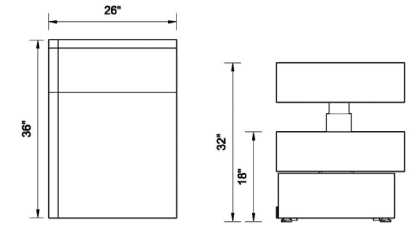

BASE & FRAME:

Exterior base	Painted wood or laminate, color optional
Armrest/Backrest	L-shape wood or laminate, removable, storage from front and side
Mechanical base	Twin anodized-aluminum pedestals on steel base with retractable wheels
Height range	19.5" - 33"
Lifting weight	Lifting weight capacity 600 lbs.
Capacity	Static weight capacity 1000 lbs.
Controls	Four-button, wireless Bluetooth hand control
Electronics	UL-recognized and CE-approved, 120/240 VAC

WEIGHTS:

Contemporary table wt.	280 lbs.
Shipping wt. - boxed	336 lbs.
Classic table wt.	380 lbs.
Shipping wt.- boxed	436 lbs.
	83"L x 39"W x 37" H

The Classic

The Contemporary

1403 S Third St Ext, Mebane, NC 27302
 800.678.6824 touchamerica.com