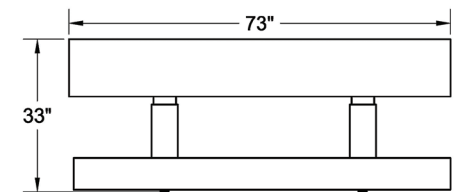

BASE & FRAME:

Exterior base	Painted wood or laminate, color optional
Armrest/Backrest	L-shape wood or laminate, removable, storage from front and side
Mechanical base	Twin anodized-aluminum pedestals on steel base with retractable wheels
Height range	19.5" - 33"
Lifting weight	Lifting weight capacity 600 lbs.
Capacity	Static weight capacity 1000 lbs.
Controls	Four-button, wireless Bluetooth hand control
Electronics	UL-recognized and CE-approved, 120/240 VAC

WEIGHTS:

Contemporary table wt.	280 lbs.
Shipping wt. - boxed	336 lbs.
Classic table wt.	380 lbs.
Shipping wt.- boxed	436 lbs.
	83"L x 39"W x 37" H

The Classic

The Contemporary

1403 S Third St Ext, Mebane, NC 27302
 800.678.6824 touchamerica.com