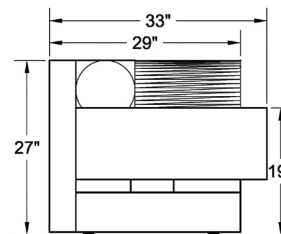

BASE & FRAME:

Exterior base	Painted wood or laminate, color optional
Armrest/Backrest	L-shape wood or laminate, removable, storage from front and side
Mechanical base	Twin anodized-aluminum pedestals on steel base with retractable wheels
Height range	19.5" - 33"
Lifting weight	Lifting weight capacity 600 lbs.
Capacity	Static weight capacity 1000 lbs.
Controls	Four-button, wireless Bluetooth hand control
Electronics	UL-recognized and CE-approved, 120/240 VAC

WEIGHTS:

Contemporary table wt.	280 lbs.
Shipping wt. - boxed	336 lbs.
Classic table wt.	380 lbs.
Shipping wt.- boxed	436 lbs.
	83"L x 39"W x 37" H

The Classic

The Contemporary

1403 S Third St Ext, Mebane, NC 27302
 800.678.6824 touchamerica.com